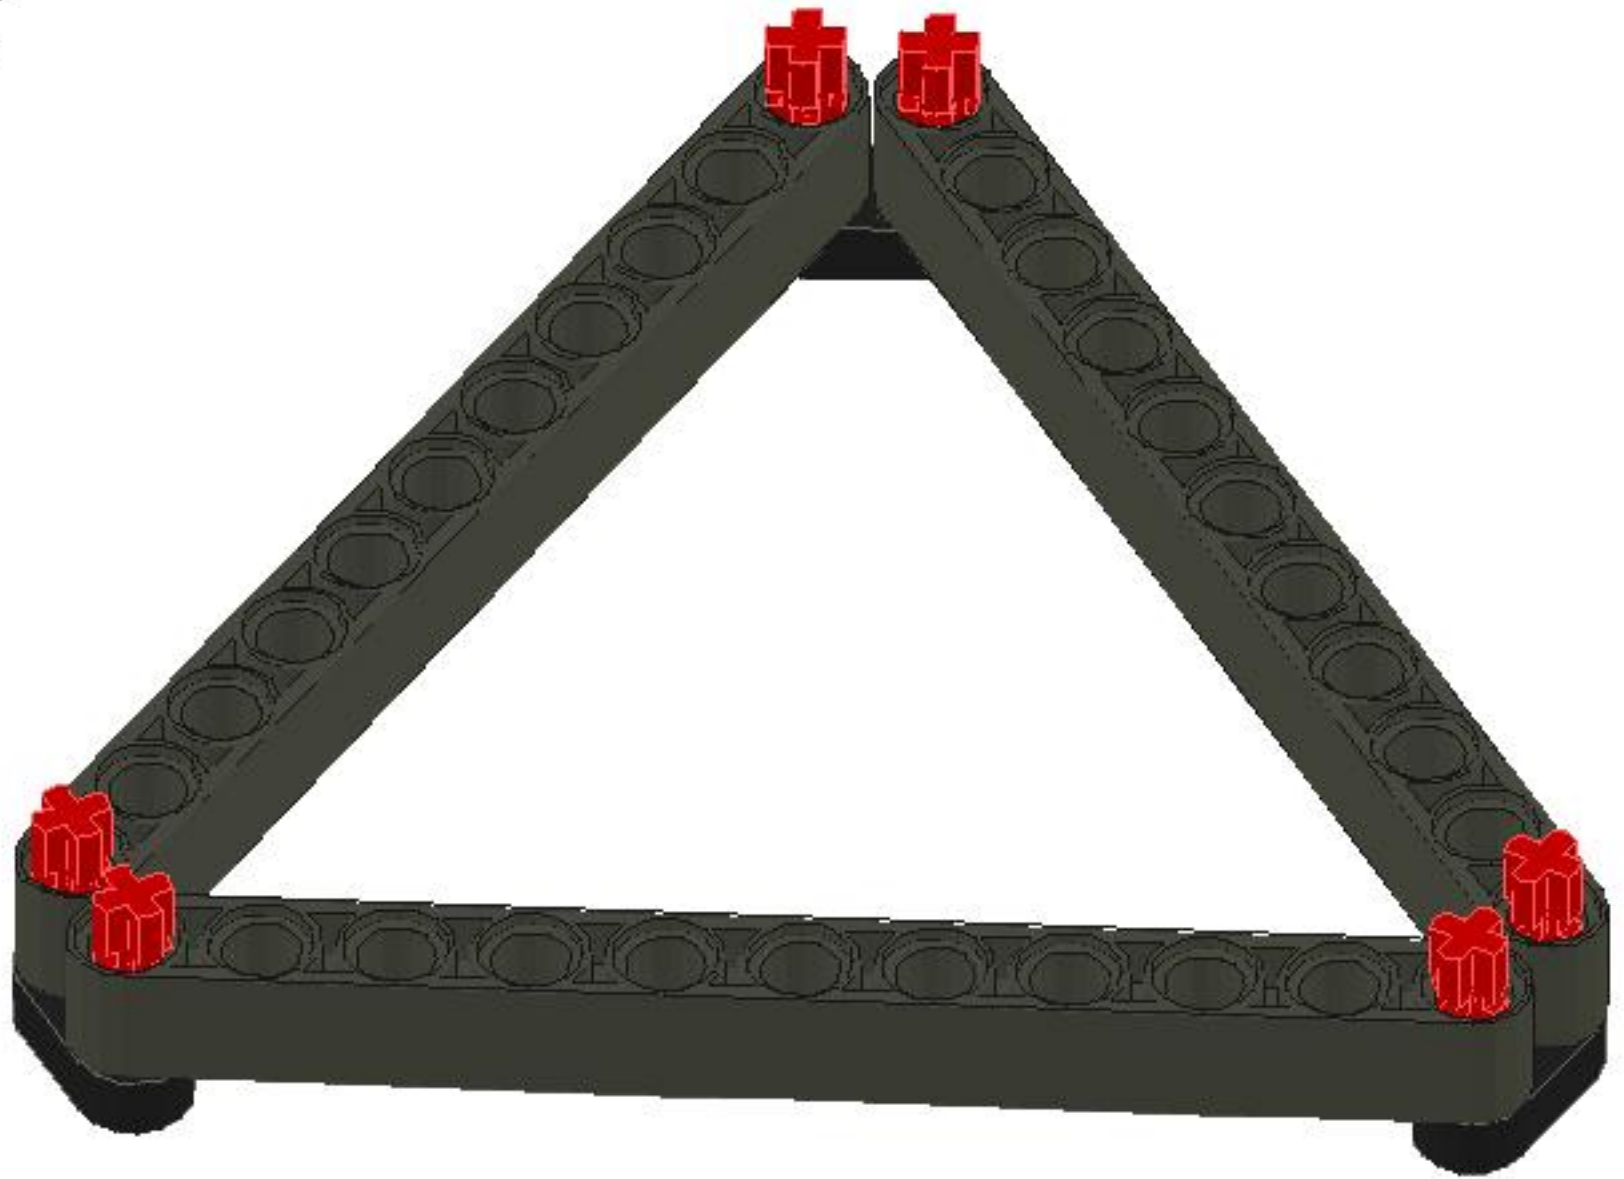

| No. | Color | Part no. | Part name |
|-----|-------|----------|-----------|
|-----|-------|----------|-----------|

| | | | |
|----|------------|-----------|--|
| 18 | Red | 32062.DAT | Technic Axle 2 Notched |
| 1 | Black | 3706.DAT | Technic Axle 6 |
| 3 | Dark-Gray | 32525.dat | Technic Beam 11 |
| 2 | Light-Gray | 3713.DAT | Technic Bush |
| 3 | Light-Gray | 4265C.DAT | Technic Bush 1/2 Smooth |
| 6 | Black | 169.DAT | Technic Liftarm 1 x 2 |
| 12 | Black | 6632.DAT | Technic Liftarm 1 x 3 |
| 1 | Light-Gray | 44374.dat | Technic Rotor 3 blades with axle and pin holes |